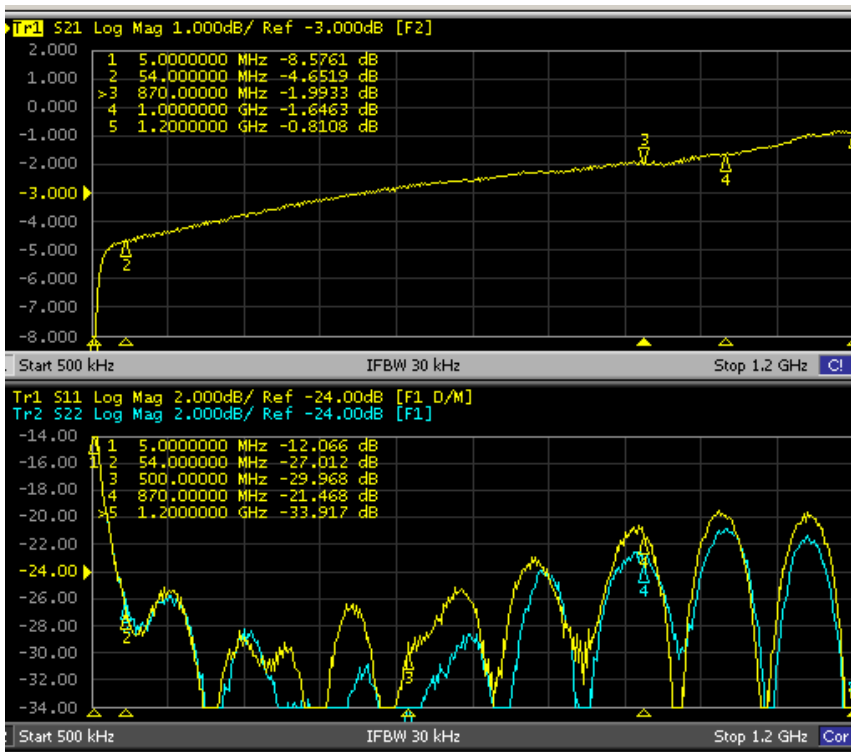

Category Cable Equalizers

CE120-TBBS Sweeps

CE120-3-TBBS

Forward

Return Loss In/Out

CE120-4-TBBS

Forward

Return Loss In/Out