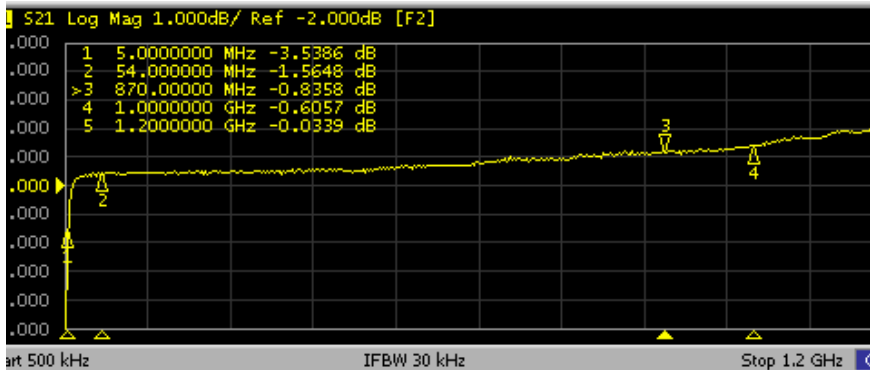

Cable Equalizer **CE120-TBBS**

Our JXP style **CE120-TBBS** Cable Equalizers, are high quality cable equalizers made for the BLE-120 and MB120 Arris Amplifiers . They are engineered and built with to be the **best** in the industry. These plastic covered non-molded 30mm (1.2 ") tall equalizers fit the Arris BLE and MB 1.2GHz series amplifiers. They are presently available in values 1 - 20 in one dB increments, representing the maximum attenuation at 54MHz.

Part Number Matrix

Specifications

Band Pass	5 - 1218MHz
Band Pass Flatness	+/- 0.2dB (w/ respect to slope)
Return Loss	18dB min
EQ Height	1.2" (30mm)
Pin Spacing	0.125" (3.15mm)
Base Dimensions	0.22" (5.5mm) x 0.43" (10.8mm)
Color	Light Grey
Locking Tab	no Locking "Bump"

Category Cable Equalizers

CE120-TBBS Sweeps

CE120-1-TBBS

Forward

Return Loss In/Out

CE120-2-TBBS

Forward

Return Loss In/Out