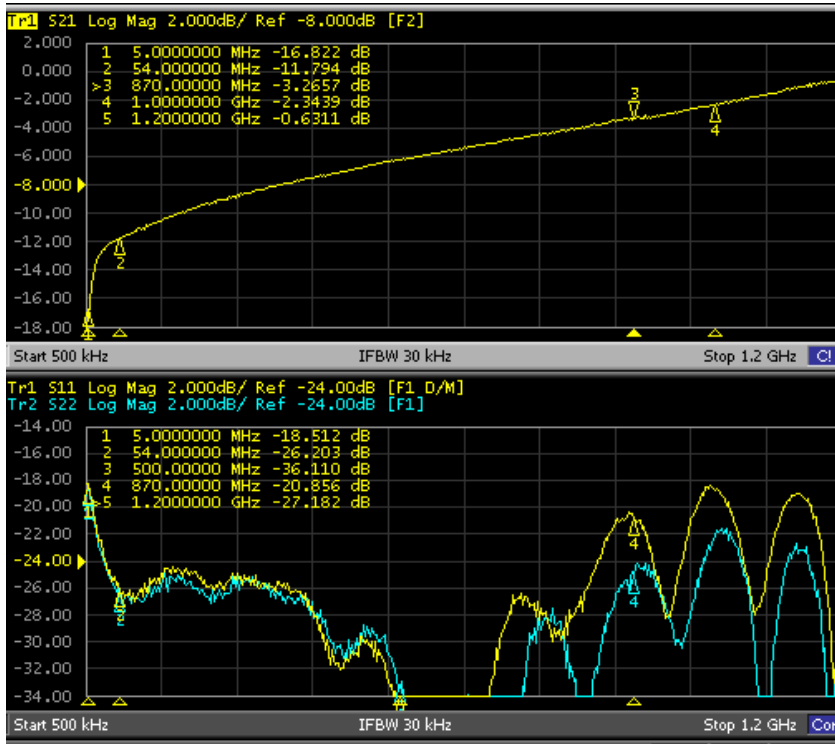

CE120-TBBS Sweeps

Forward

Return Loss In/Out