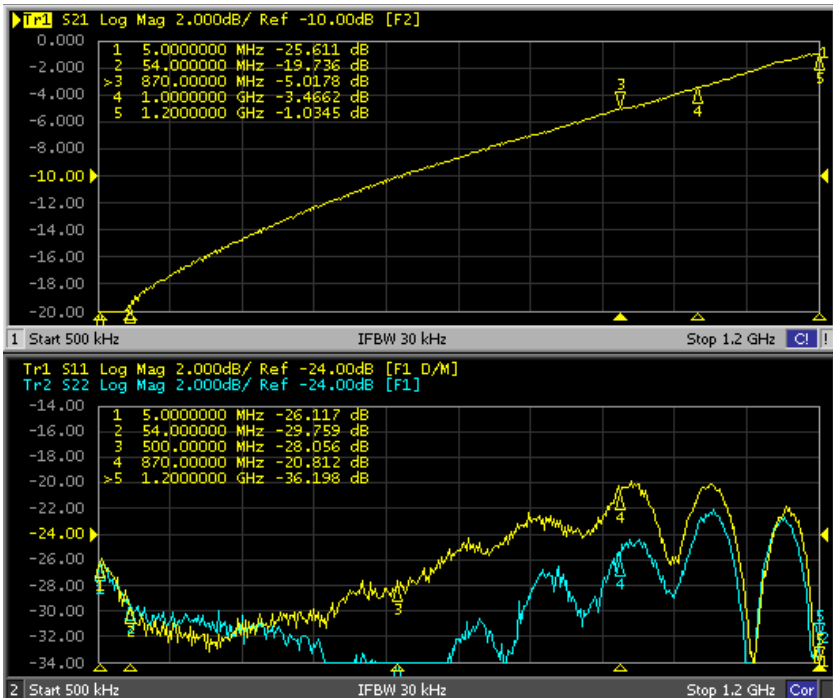

Category Cable Equalizers

CE120-TBBS Sweeps

CE120-13-TBBS

Forward

Return Loss In/Out

CE120-14-TBBS

Forward

Return Loss In/Out

Category Cable Equalizers

CE120-TBBS Sweeps

CE120-15-TBBS

CE120-16-TBBS

Category Cable Equalizers

CE120-TBBS Sweeps

CE120-17-TBBS

CE120-18-TBBS

Category Cable Equalizers

CE120-TBBS Sweeps

CE120-19-TBBS

Forward

Return Loss In/Out

CE120-20-TBBS

Forward

Return Loss In/Out