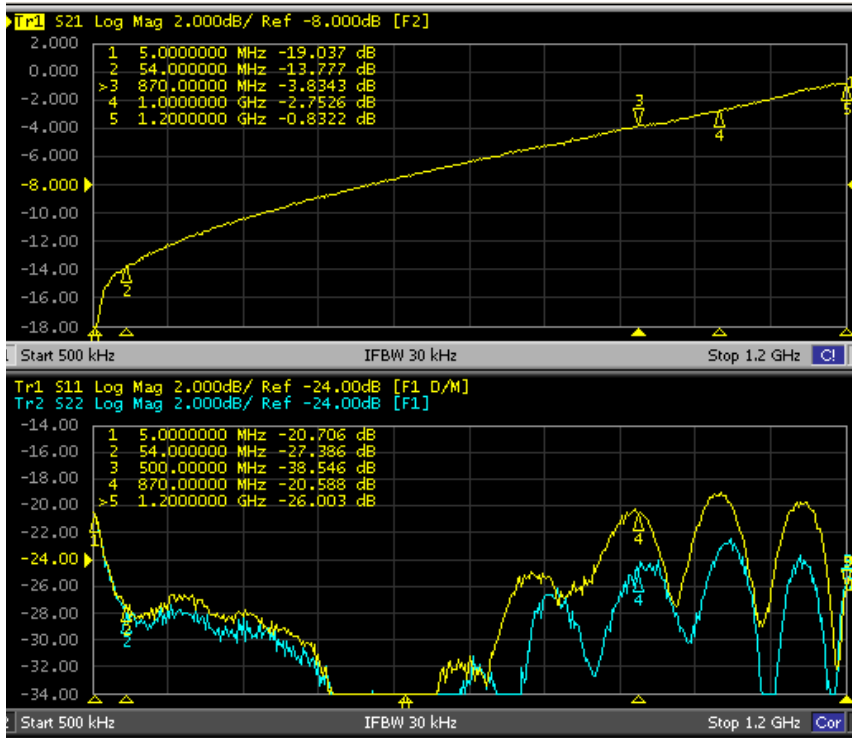

CE120-TBBS Sweeps

Forward

Return Loss In/Out