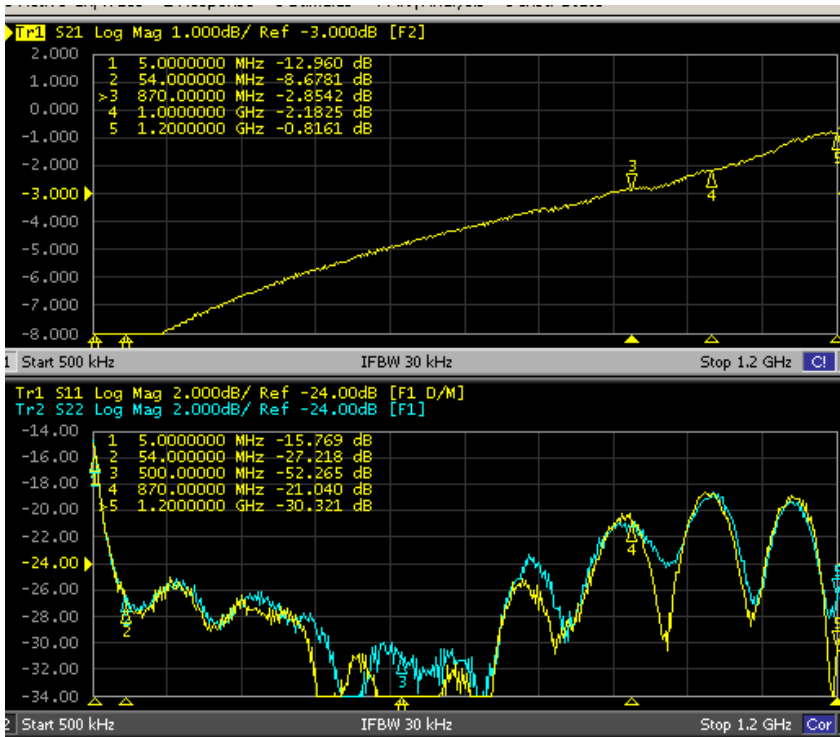

Category Cable Equalizers

CE120-TBBS Sweeps

CE120-7-TBBS

Forward

Return Loss In/Out

CE120-8-TBBS

Forward

Return Loss In/Out