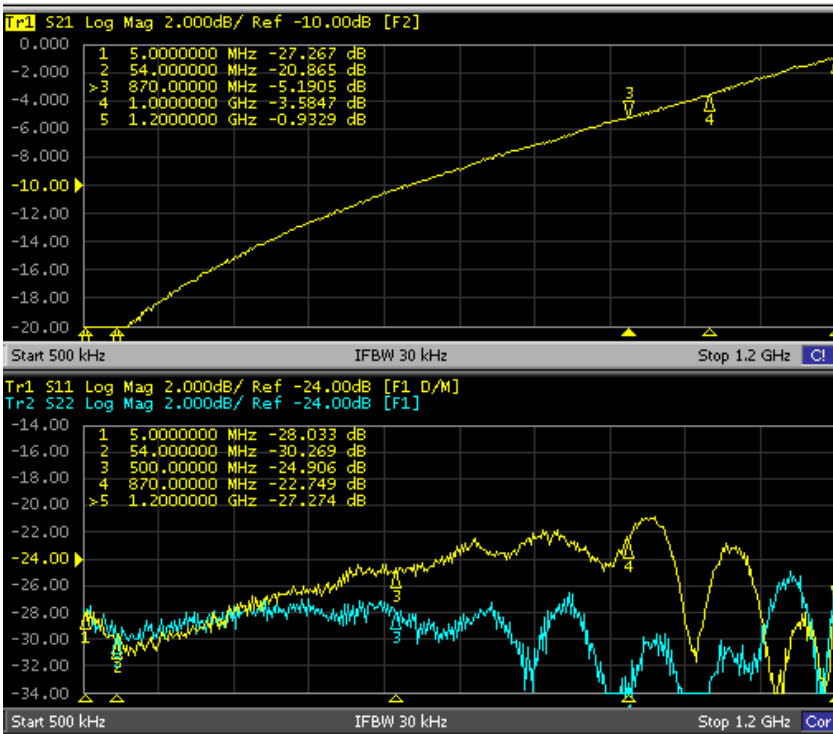

Category Cable Equalizers

CE120-TBBS Sweeps

CE120-19-TBBS

Forward

Return Loss In/Out

CE120-20-TBBS

Forward

Return Loss In/Out