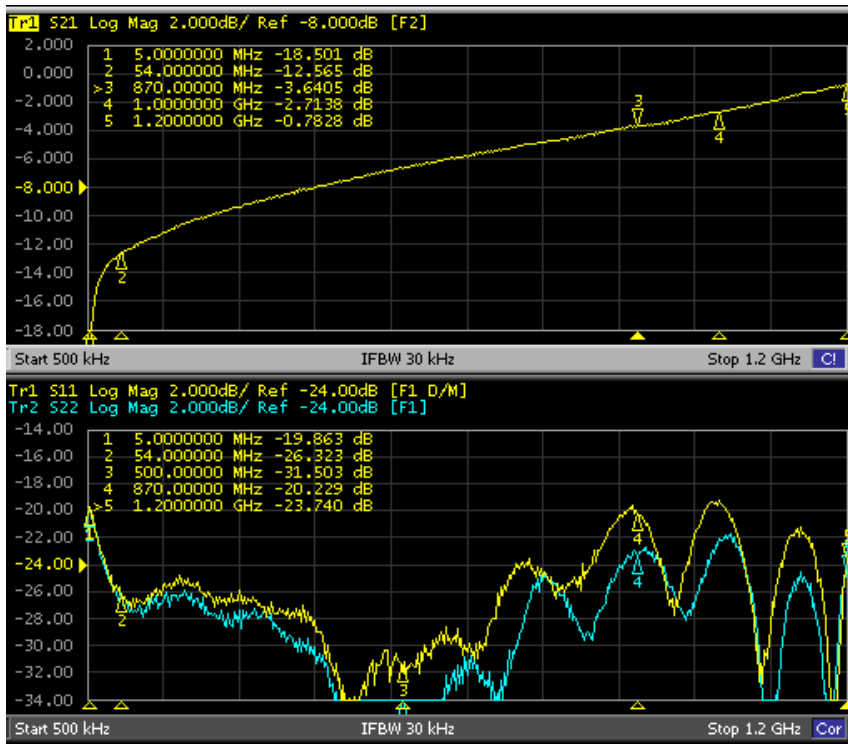

Category Cable Equalizers

CE120-TBBS Sweeps

CE120-11-TBBS

Forward

Return Loss In/Out

CE120-12-TBBS

Forward

Return Loss In/Out