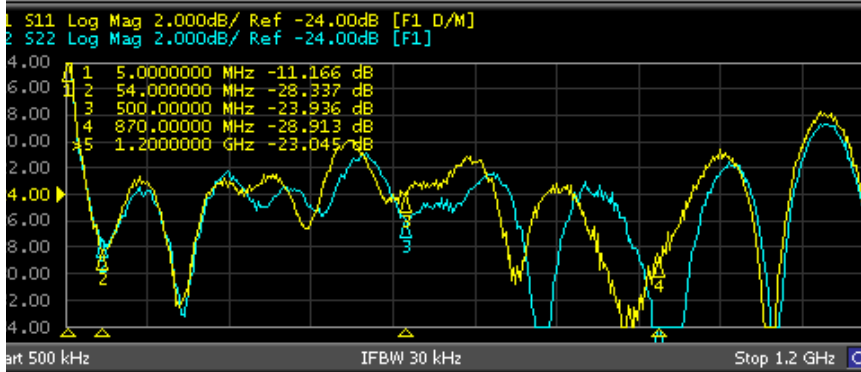

Cable Equalizer **CE120-TBBS**

Our JXP style **CE120-TBBS** Cable Equalizers, are high quality cable equalizers made for the BLE-120 and MB120 Arris Amplifiers . They are engineered and built with to be the **best** in the industry. These plastic covered non-molded 30mm (1.2 ") tall equalizers fit the Arris BLE and MB 1.2GHz series amplifiers. They are presently available in values 1 - 20 in one dB increments, representing the maximum attenuation at 54MHz.

Part Number Matrix

Specifications

Band Pass	5 - 1218MHz
Band Pass Flatness	+/- 0.2dB (w/ respect to slope)
Return Loss	18dB min
EQ Height	1.2" (30mm)
Pin Spacing	0.125" (3.15mm)
Base Dimensions	0.22" (5.5mm) x 0.43" (10.8mm)
Color	Light Grey
Locking Tab	no Locking "Bump"

Category Cable Equalizers

CE120-TBBS Sweeps

CE120-1-TBBS

Forward

Return Loss In/Out

CE120-2-TBBS

Forward

Return Loss In/Out

Category Cable Equalizers

CE120-TBBS Sweeps

CE120-3-TBBS

Forward

Return Loss In/Out

CE120-4-TBBS

Forward

Return Loss In/Out