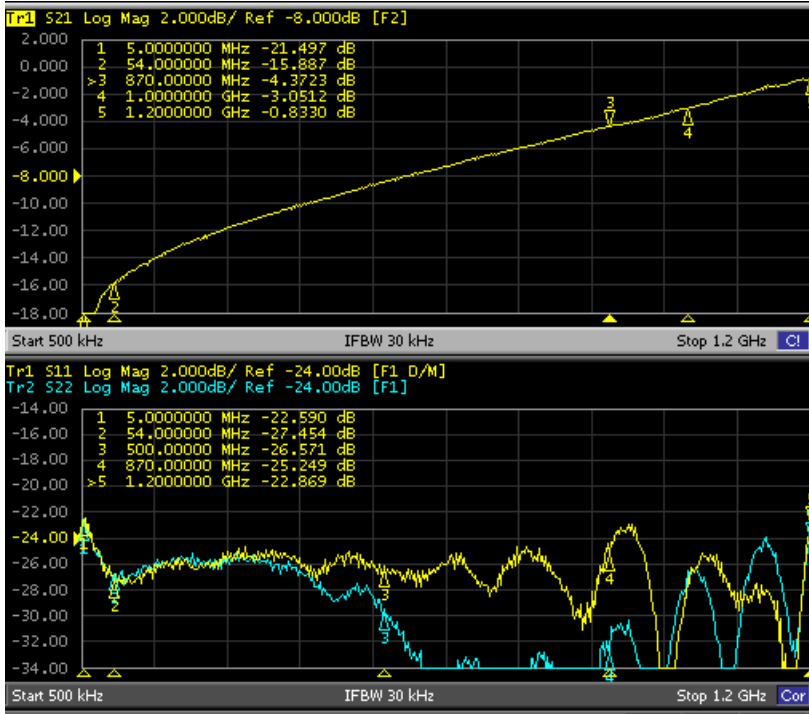

CE120-TBBS Sweeps