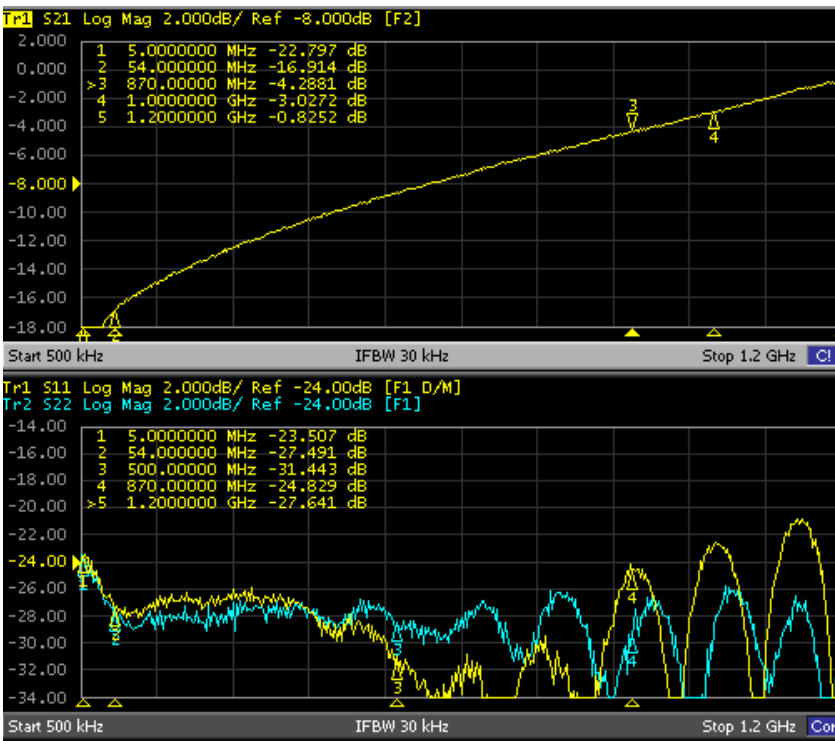

Category Cable Equalizers

CE120-TBBS Sweeps