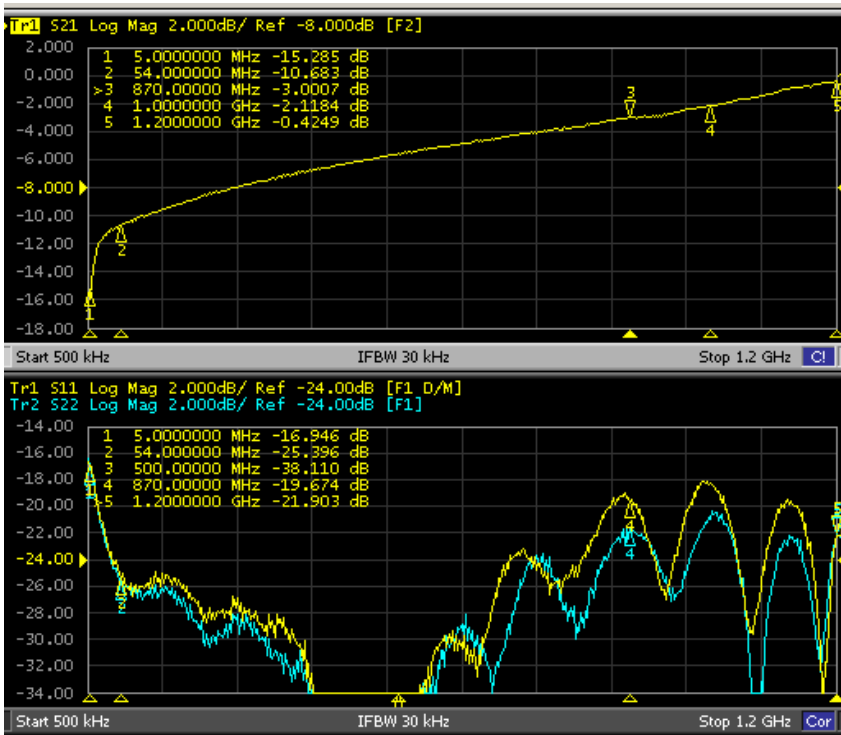

Category Cable Equalizers

CE120-TBBS Sweeps

CE120-9-TBBS

Forward

Return Loss In/Out

CE120-10-TBBS

Forward

Return Loss In/Out

Category Cable Equalizers

CE120-TBBS Sweeps

CE120-11-TBBS

Forward

Return Loss In/Out

CE120-12-TBBS

Forward

Return Loss In/Out