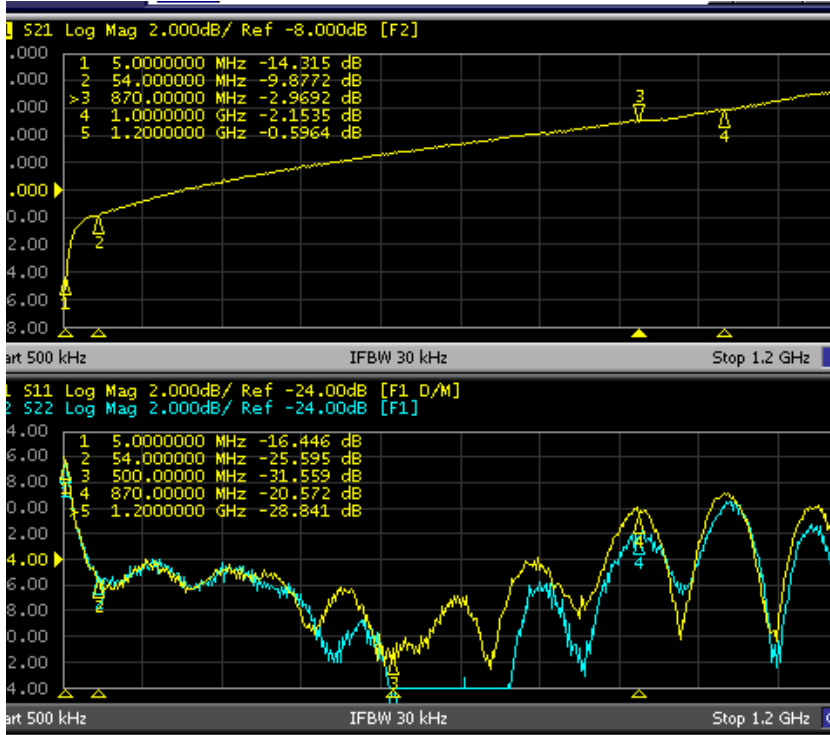

CE120-TBBS Sweeps

Forward

Return Loss In/Out