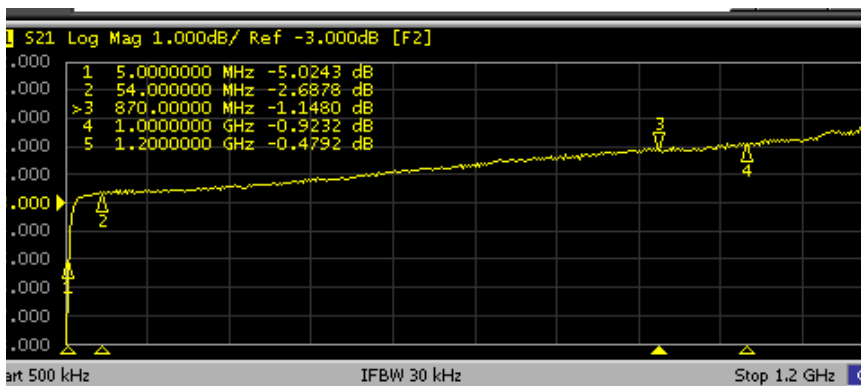

Part Number Matrix

Specifications

Band Pass	5 - 1218MHz
Band Pass Flatness	+/- 0.2dB (w/ respect to slope)
Return Loss	18dB min
EQ Height	1.2" (30mm)
Pin Spacing	0.125" (3.15mm)
Base Dimensions	0.22" (5.5mm) x 0.43" (10.8mm)
Color	Light Grey
Locking Tab	no Locking "Bump"

Category Cable Equalizers

CE120-TBBS Sweeps

CE120-1-TBBS

Forward

Return Loss In/Out

CE120-2-TBBS

Forward

Return Loss In/Out