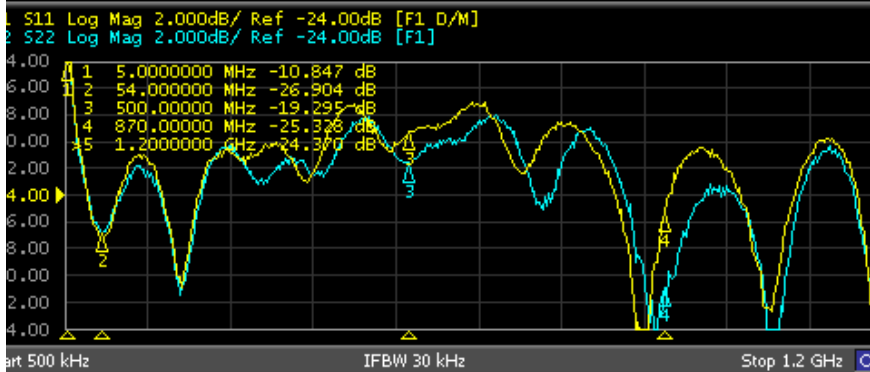

Category Cable Equalizers

CE120-TBBS Sweeps

CE120-1-TBBS

Forward

Return Loss In/Out

CE120-2-TBBS

Forward

Return Loss In/Out