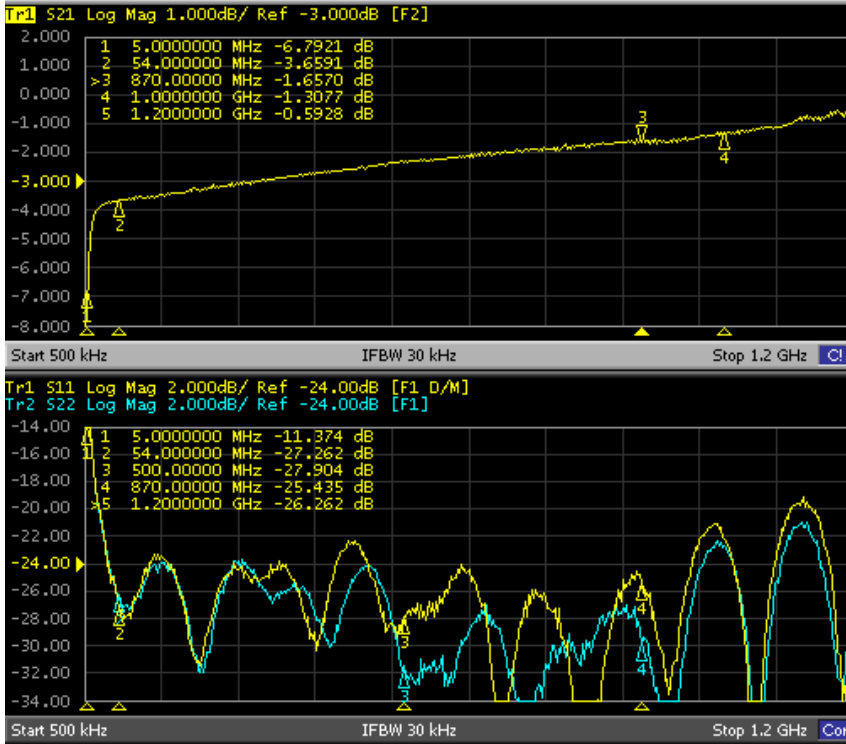

Cable Equalizer **CE120-TBBS**

Our JXP style **CE120-TBBS** Cable Equalizers, are high quality cable equalizers made for the BLE-120 and MB120 Arris Amplifiers . They are engineered and built with to be the **best** in the industry. These plastic covered non-molded 30mm (1.2 ") tall equalizers fit the Arris BLE and MB 1.2GHz series amplifiers. They are presently available in values 1 - 20 in one dB increments, representing the maximum attenuation at 54MHz.

Part Number Matrix

Specifications

Band Pass	5 - 1218MHz
Band Pass Flatness	+/- 0.2dB (w/ respect to slope)
Return Loss	18dB min
EQ Height	1.2" (30mm)
Pin Spacing	0.125" (3.15mm)
Base Dimensions	0.22" (5.5mm) x 0.43" (10.8mm)
Color	Light Grey
Locking Tab	no Locking "Bump"

Category Cable Equalizers

CE120-TBBS Sweeps

CE120-1-TBBS

Forward

Return Loss In/Out

CE120-2-TBBS

Forward

Return Loss In/Out

Category Cable Equalizers

CE120-TBBS Sweeps

CE120-3-TBBS

Forward

Return Loss In/Out

CE120-4-TBBS

Forward

Return Loss In/Out