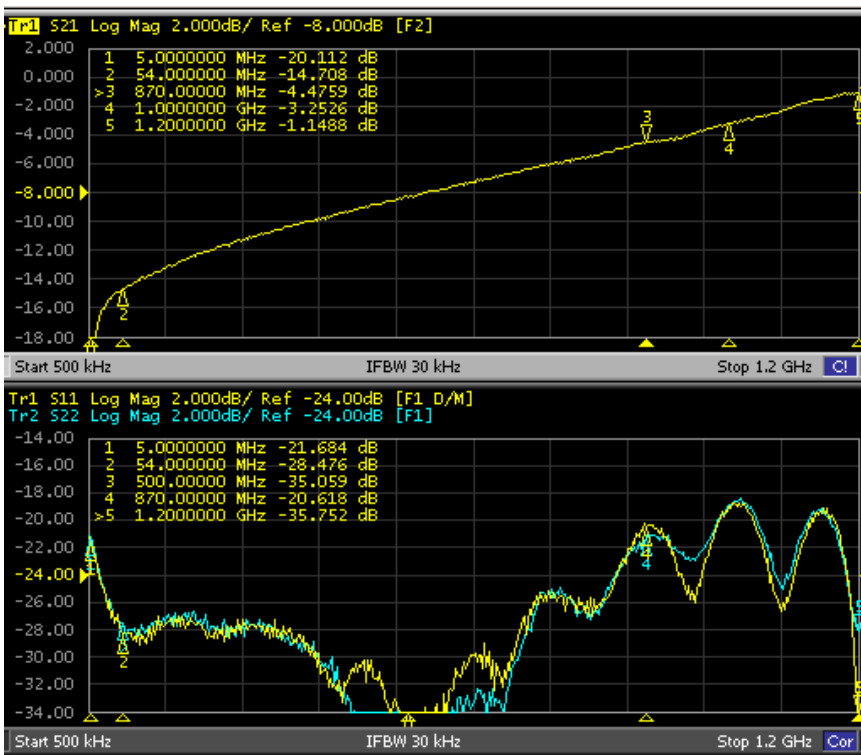

Category Cable Equalizers

CE120-TBBS Sweeps

CE120-13-TBBS

Forward

Return Loss In/Out

CE120-14-TBBS

Forward

Return Loss In/Out