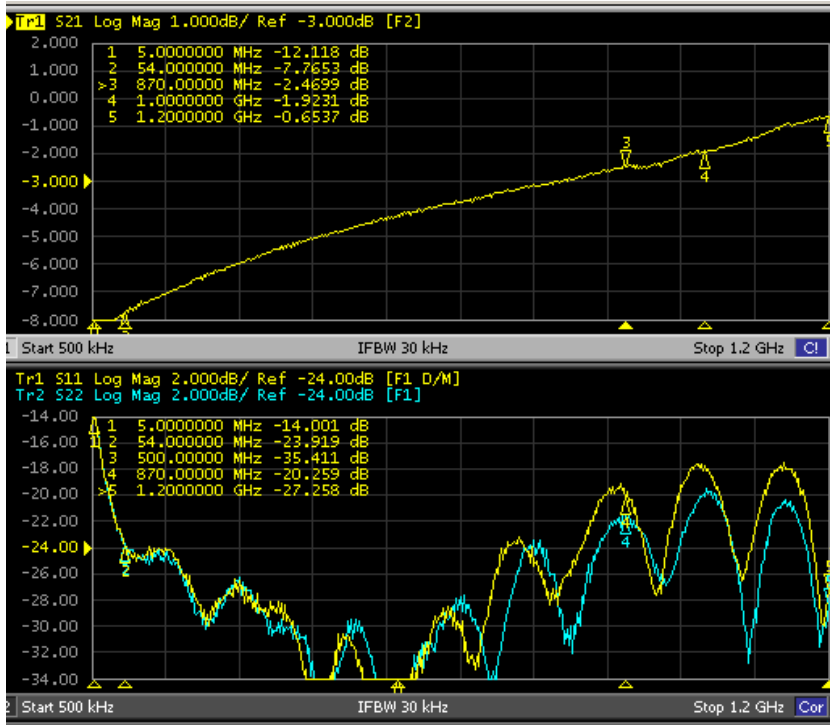

CE120-TBBS Sweeps

CE120-7-TBBS

Forward

Return Loss In/Out