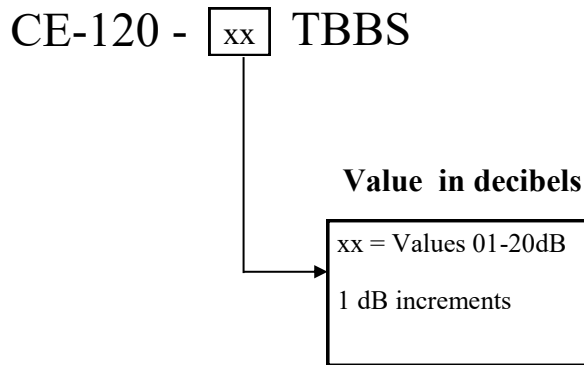

Cable Equalizer **CE120-TBBS**

Our JXP style **CE120-TBBS** Cable Equalizers, are high quality cable equalizers made for the BLE-120 and MB120 Arris Amplifiers . They are engineered and built with to be the **best** in the industry. These plastic covered non-molded 30mm (1.2 ") tall equalizers fit the Arris BLE and MB 1.2GHz series amplifiers. They are presently available in values 1 - 20 in one dB increments, representing the maximum attenuation at 54MHz.

Part Number Matrix

Specifications

Band Pass	5 - 1218MHz
Band Pass Flatness	+/- 0.2dB (w/ respect to slope)
Return Loss	18dB min
EQ Height	1.2" (30mm)
Pin Spacing	0.125" (3.15mm)
Base Dimensions	0.22" (5.5mm) x 0.43" (10.8mm)
Color	Light Grey
Locking Tab	no Locking "Bump"