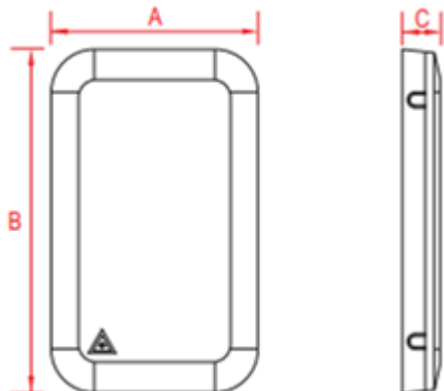

### Part Number

FOTB-FTTH-8008S- XX - WM

ISC = Single SC/APC Simplex Adaptor
ISU = Single SC/UPC Simplex Adaptor
1LA = Single LC/APC Duplex Adaptor
1LU = Single LC/UPC Duplex Adaptor

Comes individually boxed

### Specifications

Dimensions L x W x H	3.5(A)"x5.8"(B)x0.6"(C)
Material	ABS + PC
Max Input Cable Diameter	5.8mm (,23")
IP Rating	IP55
Color	White

Fits over standard Electrical Box