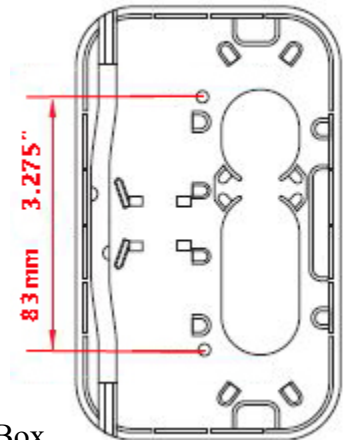

### Part Number

FOTB-FTTH-8008S- XX - WM

ISC = Single SC/APC Simplex Adaptor
ISU = Single SC/UPC Simplex Adaptor
1LA = Single LC/APC Duplex Adaptor
1LU = Single LC/UPC Duplex Adaptor

Comes individually boxed

### Specifications

Dimensions L x W x H	3.5(A)"x5.8"(B)x0.6"(C)
Material	ABS + PC
Max Input Cable Diameter	5.8mm (,23")
IP Rating	IP55
Color	White

Fits over standard Electrical Box