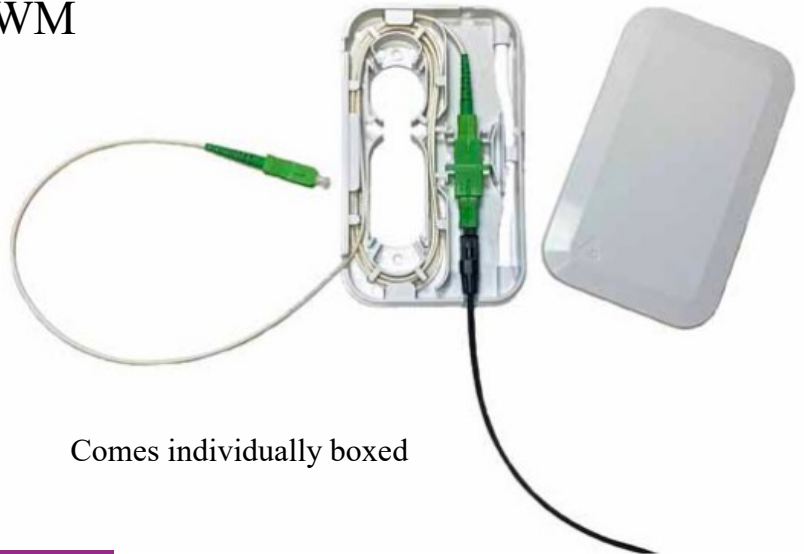

## Fiber Optics Termination Box

### Part Number

FOTB-FTTH-8008S- XX - WM

ISC = Single SC/APC Simplex Adaptor
ISU = Single SC/UPC Simplex Adaptor
1LA = Single LC/APC Duplex Adaptor
1LU = Single LC/UPC Duplex Adaptor

Comes individually boxed

### Specifications

Dimensions L x W x H	3.5(A)"x5.8"(B)x0.6"(C)
Material	ABS + PC
Max Input Cable Diameter	5.8mm (,23")
IP Rating	IP55
Color	White

Fits over standard Electrical Box